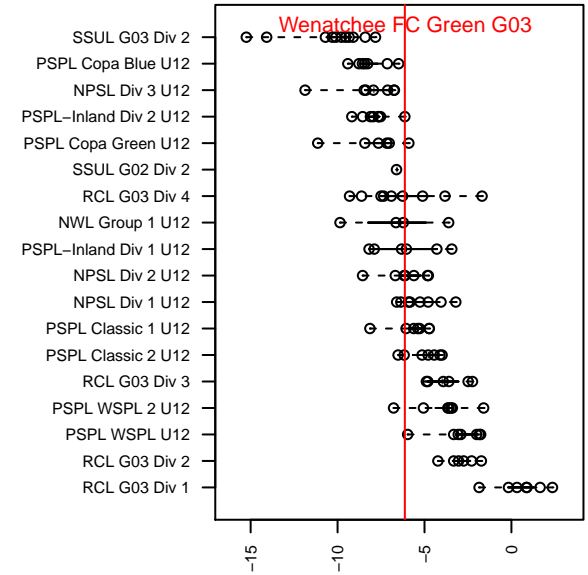

# Wenatchee FC Green G03

Wenatchee FC  
 Wenatchee, WA  
 G03 total strength=512  
 attack=0.54 defense=0.25  
 fall league = PSPL-Inland Div 2 U12  
 spr league = Spr PSPL-Inland Div 2 U12  
 notes= Richards 2015

alt names used:  
 Wenatchee FC G03 Green  
 WENATCHEE FC G03 (WA)  
 Wenatchee FC G03 Richards  
 Wenatchee FC G03 Richards  
 WENATCHEE FC (WA)

Venues played:  
 2015 Sounders FC Cup GU12 Silver  
 2015 REDAPT Cup Silver U12  
 2015 PSPL-Inland Div 2 U12  
 2015 Spr PSPL-Inland Div 2 U12  
 2015 WA Cup GU12 Gold/Silver U12

**attack and defense variance (black dot)  
relative to other teams  
and top 10 in region**

**attack and defense rating  
relative to others at age  
and all opponents in last 13 months**

**Performance relative to 13 month average**