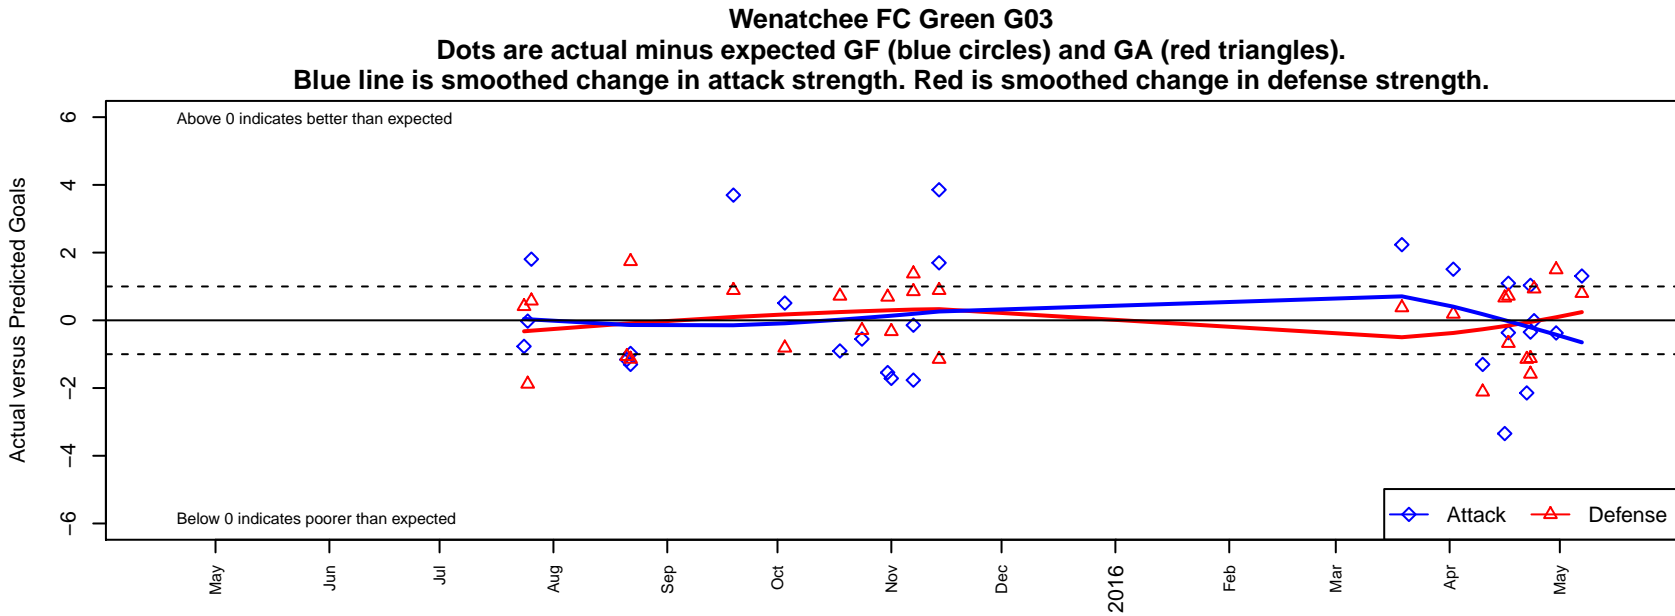

# Wenatchee FC Green G03

Wenatchee FC  
 Wenatchee, WA  
 G03 total strength=512  
 attack=0.54 defense=0.25  
 fall league = PSPL-Inland Div 2 U12  
 spr league = Spr PSPL-Inland Div 2 U12  
 notes= Richards 2015

**attack and defense variance (black dot)  
relative to other teams  
and top 10 in region**

**attack and defense rating  
relative to others at age  
and all opponents in last 13 months**

**Performance relative to 13 month average**